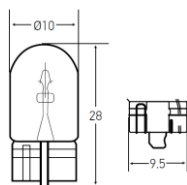

158

NPC	VOLTS	WATTS
04476	12V	3 W
11548	12V	1 LED
13451	12V	4 LEDS